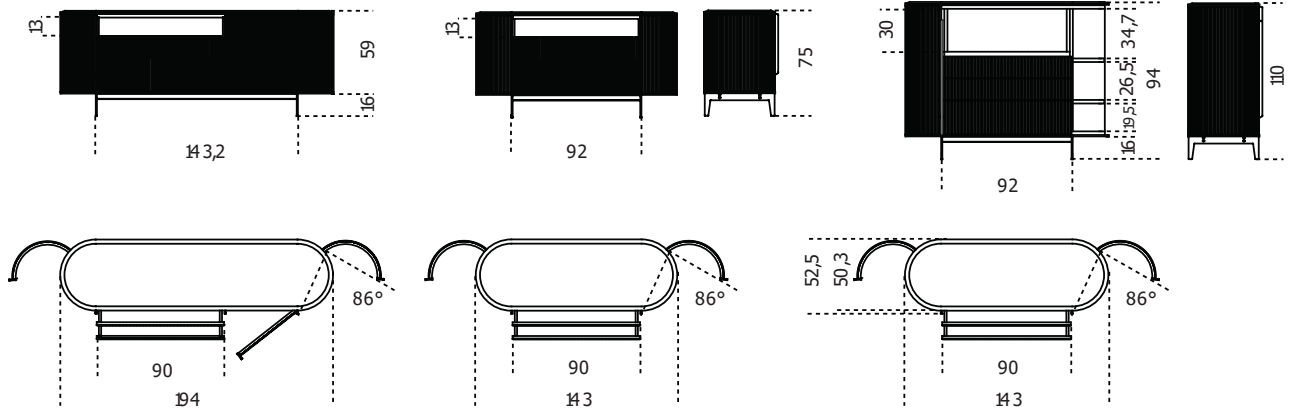

CASA|NOVA

more than just furniture

Kumi Credenza

2020

Sideboard with doors, drawers and open module. Also available h110 version with side doors, drawers and unit with flap door with 6mm inside mirrored back. Supplied with inside LED light turned on by sensor as flap door is opened. Structure in black stained open pore wood. Front and sides clad with hand knurled border. Modules with doors supplied with inside wooden shelf. Top available in bevelled natural polished Calacatta Vagli Oro, natural polished Verde Alpi, satin Arabescato Orobico Rosso marble or 6mm thick tempered bright black painted glass. Handles and metal parts lacquered in the "fango" colour.

Cm (L x W x H)	Inches (L x W x H)
143 x 50 x 75	56½ x 19¾ x 29¾
194 x 50 x 75	76½ x 19¾ x 29¾
143 x 50 x 110	56½ x 19¾ x 43½

Finishings

Marble

Calacatta Vagli
Oro

Orobico
Arabescato Rosso

Verde Alpi

Glass

Bright black